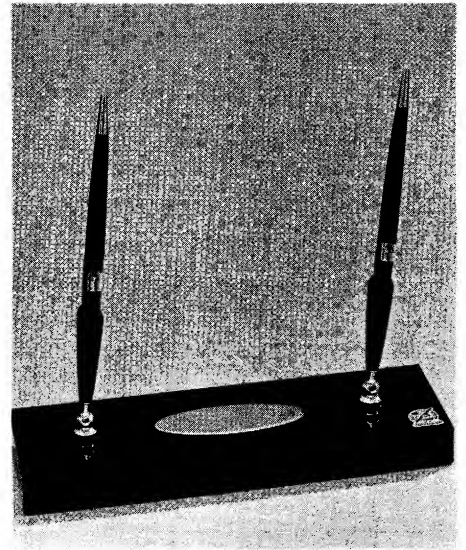

39 TWO PEN BASE PLAQUE

AVAILABLE IN PEDARA WHITE ♦ BELGIAN BLACK ♦ PAKISTAN GREEN